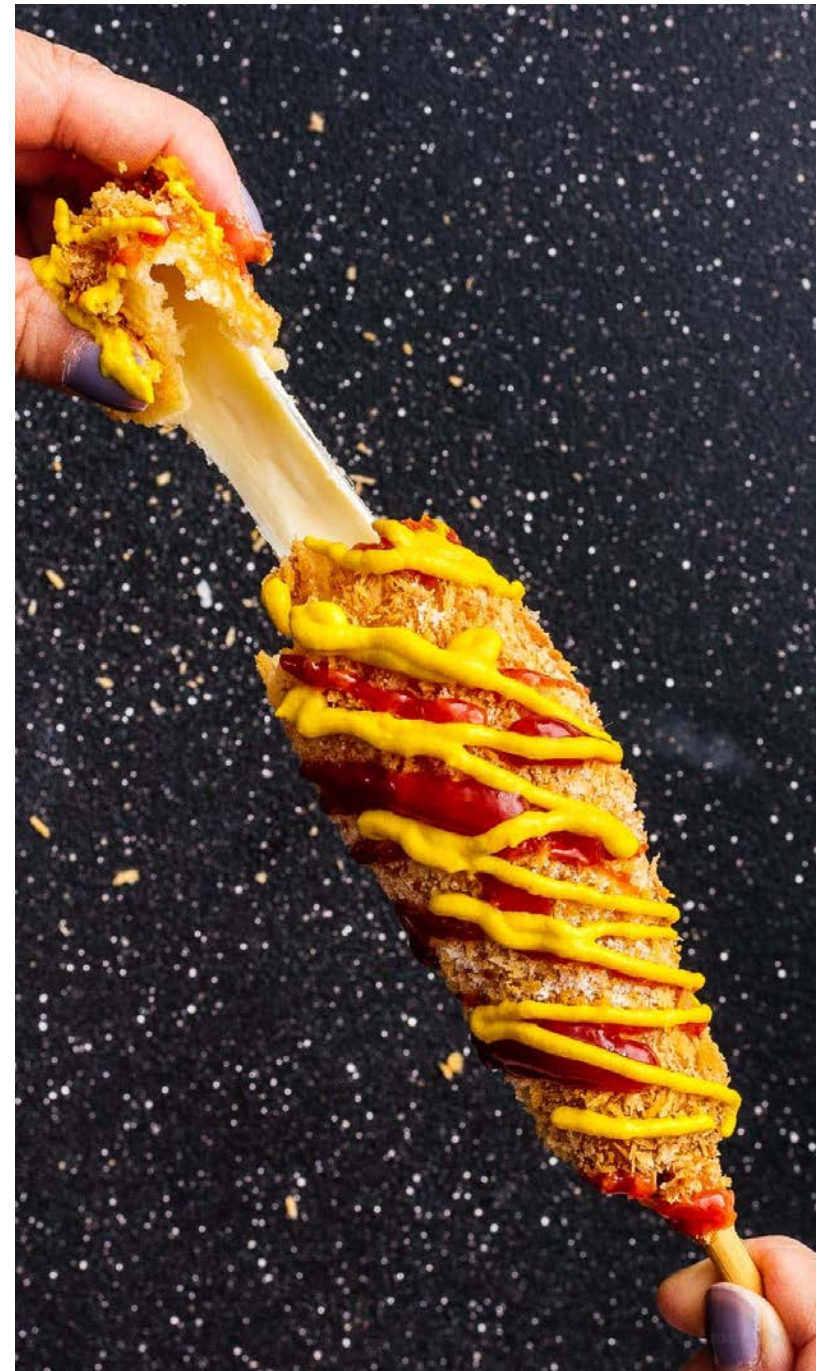

**NOW.
NEW.
NEXT.**

Tantalizing Trends
Clever Concepts
Inspired Interactivity

A cartoon illustration of a brown dog with large white eyes and a black nose, wearing a small brown hat. The dog is sitting on a wooden chair at a round wooden table. On the table is a white mug. The dog is surrounded by large, jagged flames in shades of yellow and orange. In the background, there is a green wall with a dark doorway and a window with diagonal lines. A speech bubble above the dog contains the text "THIS IS FINE.".

THIS IS FINE.

FROM SOUTHEAST ASIA,
WITH LOVE...

Introducing the Croffle
(thank you, South Korea!)

Osaka GYOZA & BAO

Turmeric

Yuzu

Kernza - eco-conscious grain with sweet, nutty flavor

CHARCUTERIE...
IT'S STILL A THING