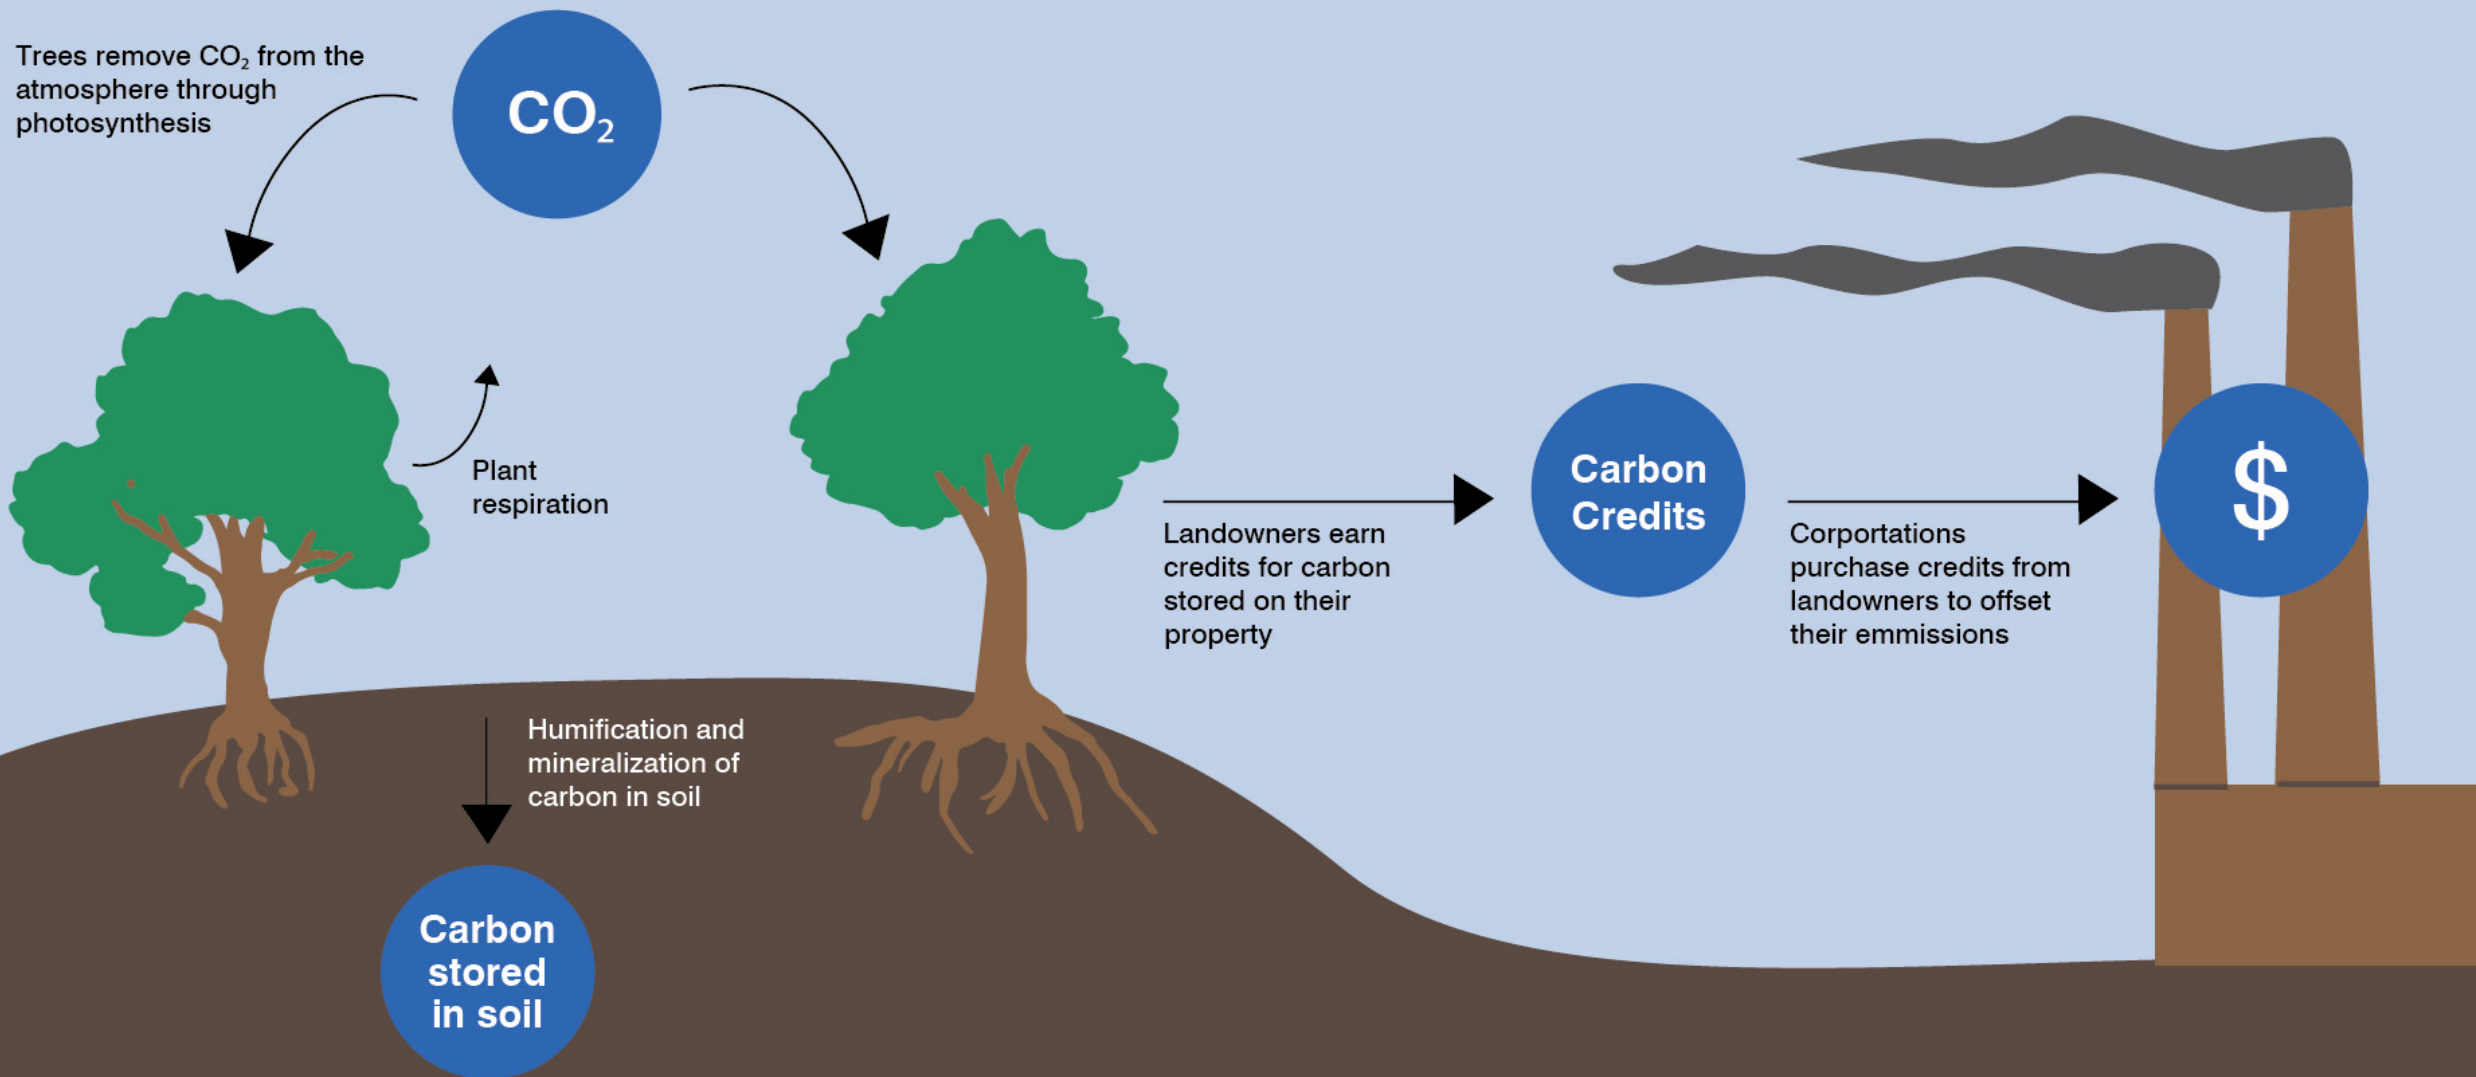

How Carbon Sequestration and Offset Credits Work