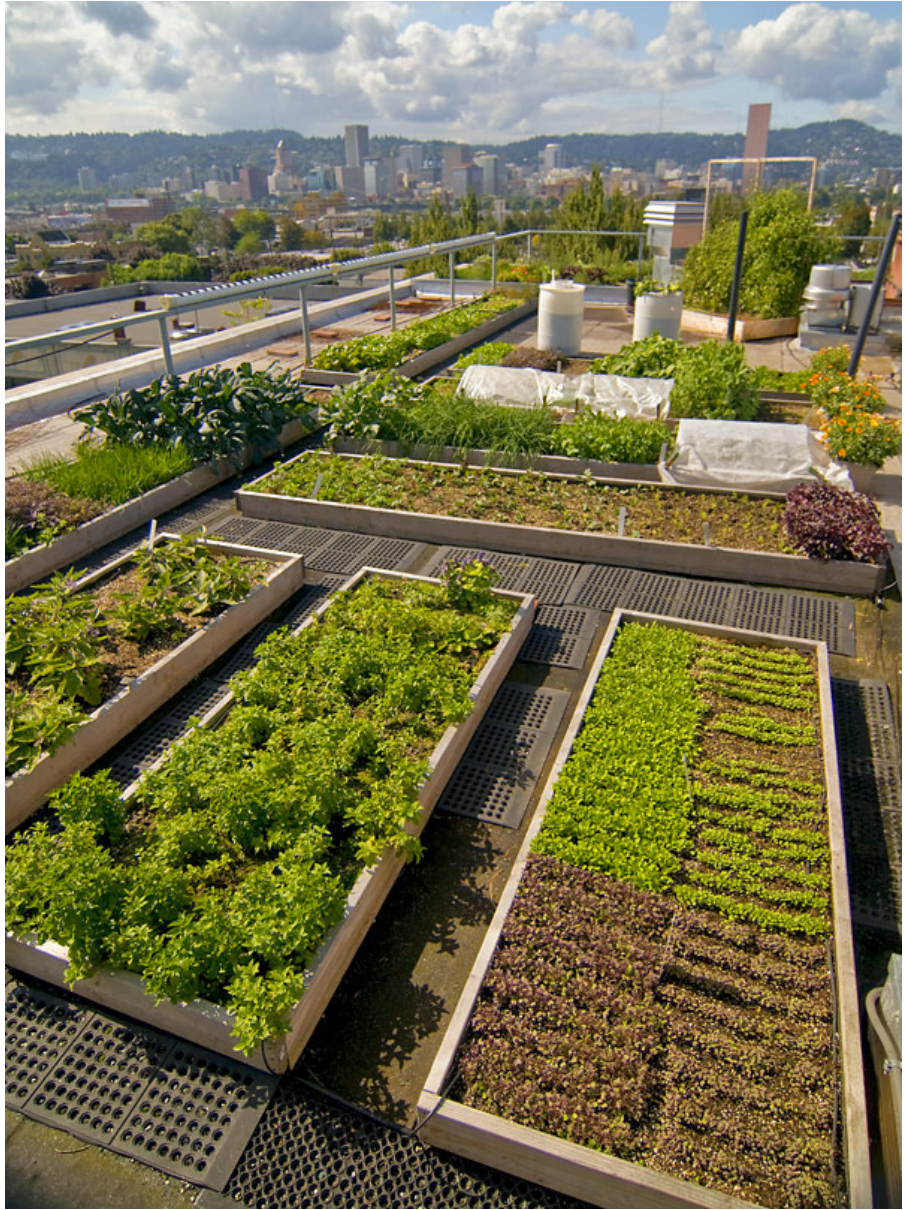

24

TALKING F+B+TECH

Cecilia – Interactive A.I. Bartender

SUSTAINABILITY
A HOLISTIC APPROACH

SAVE THE BEES!

alvéole

Arizona
Worm Farm

Feed People