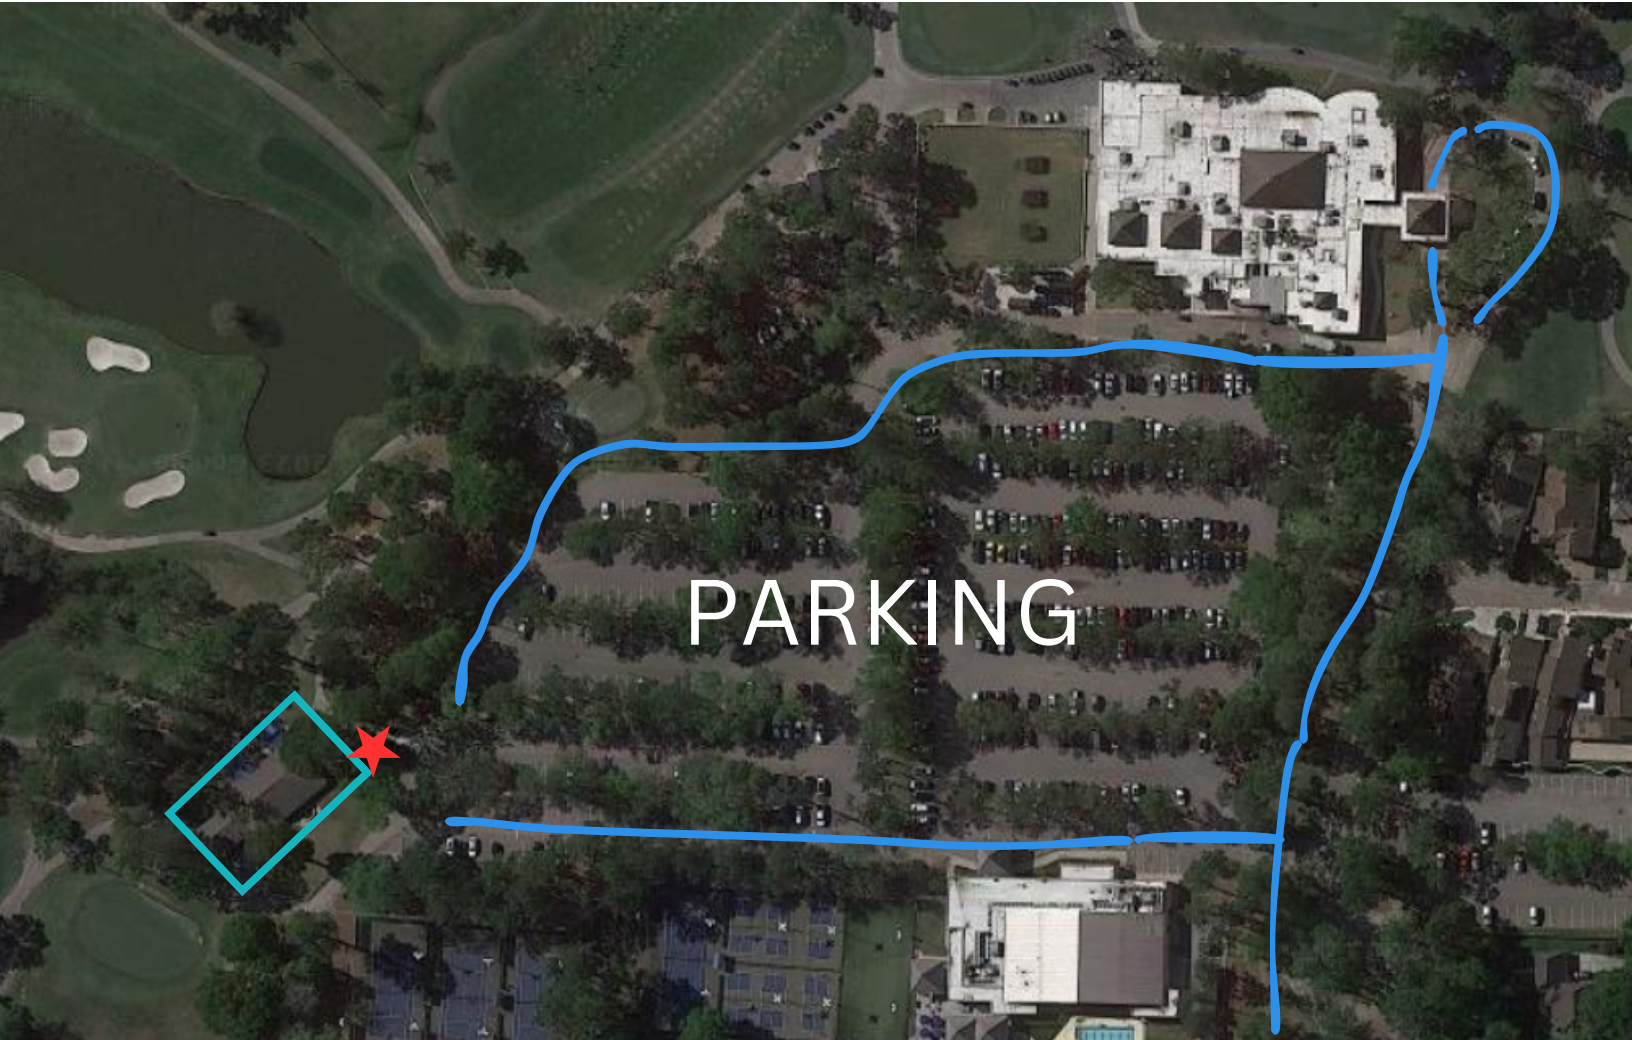

THE CLUBS OF KINGWOOD

We're thrilled to welcome you to the Kingwood Country Club for your upcoming event. You'll find us at **1700 Lake Kingwood Trail, Kingwood, TX 77339**. As you approach Lake Kingwood Trail, please consult the provided map for parking guidelines. Take a left into our parking area and continue along until you pass the tennis courts on your left. Beyond this point, feel free to park in any available spot.

Lakeside Terrace is situated at the furthest end of our parking area and boasts a stunning flower garden at its entrance